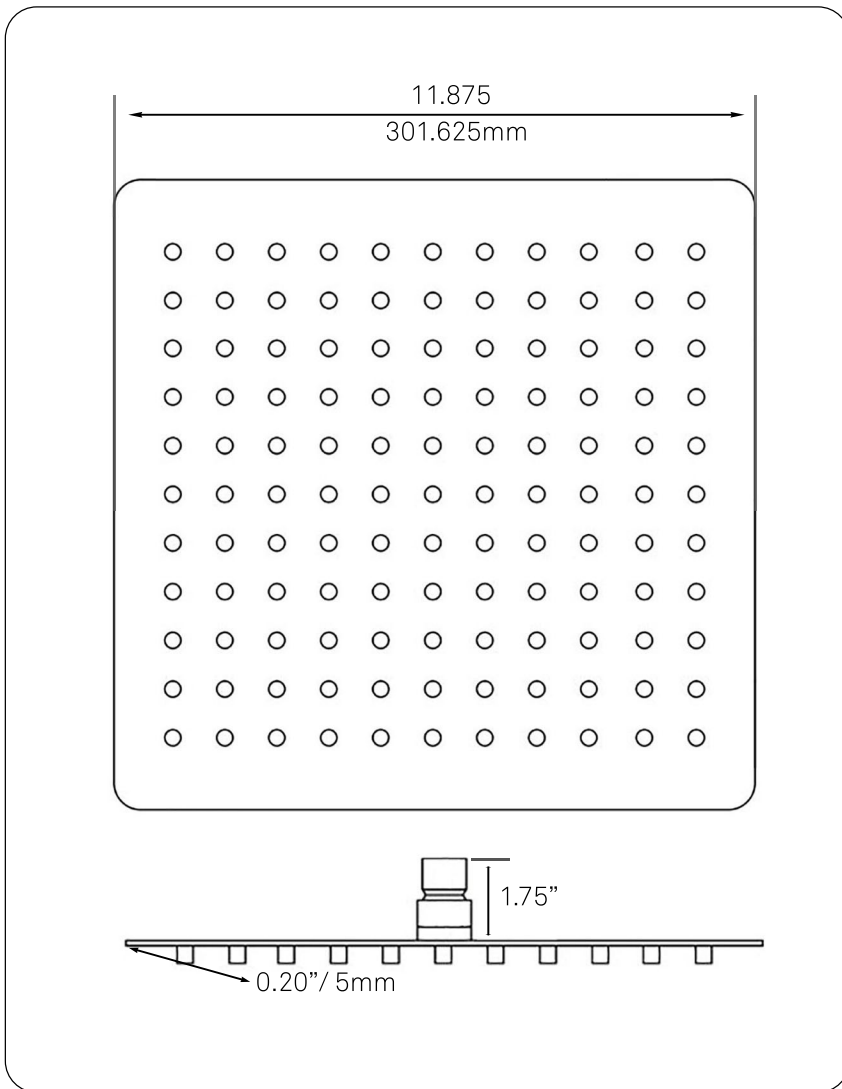

NOTES

Novatto reserves the right (1) to make changes in specifications and materials, and (2) to change or discontinue models, both without notice or obligation. Dimensions are for reference only, see www.Novatto.com for finish options and product availability.

Novatto Inc
TOLL FREE 844.404.4242
www.Novatto.com